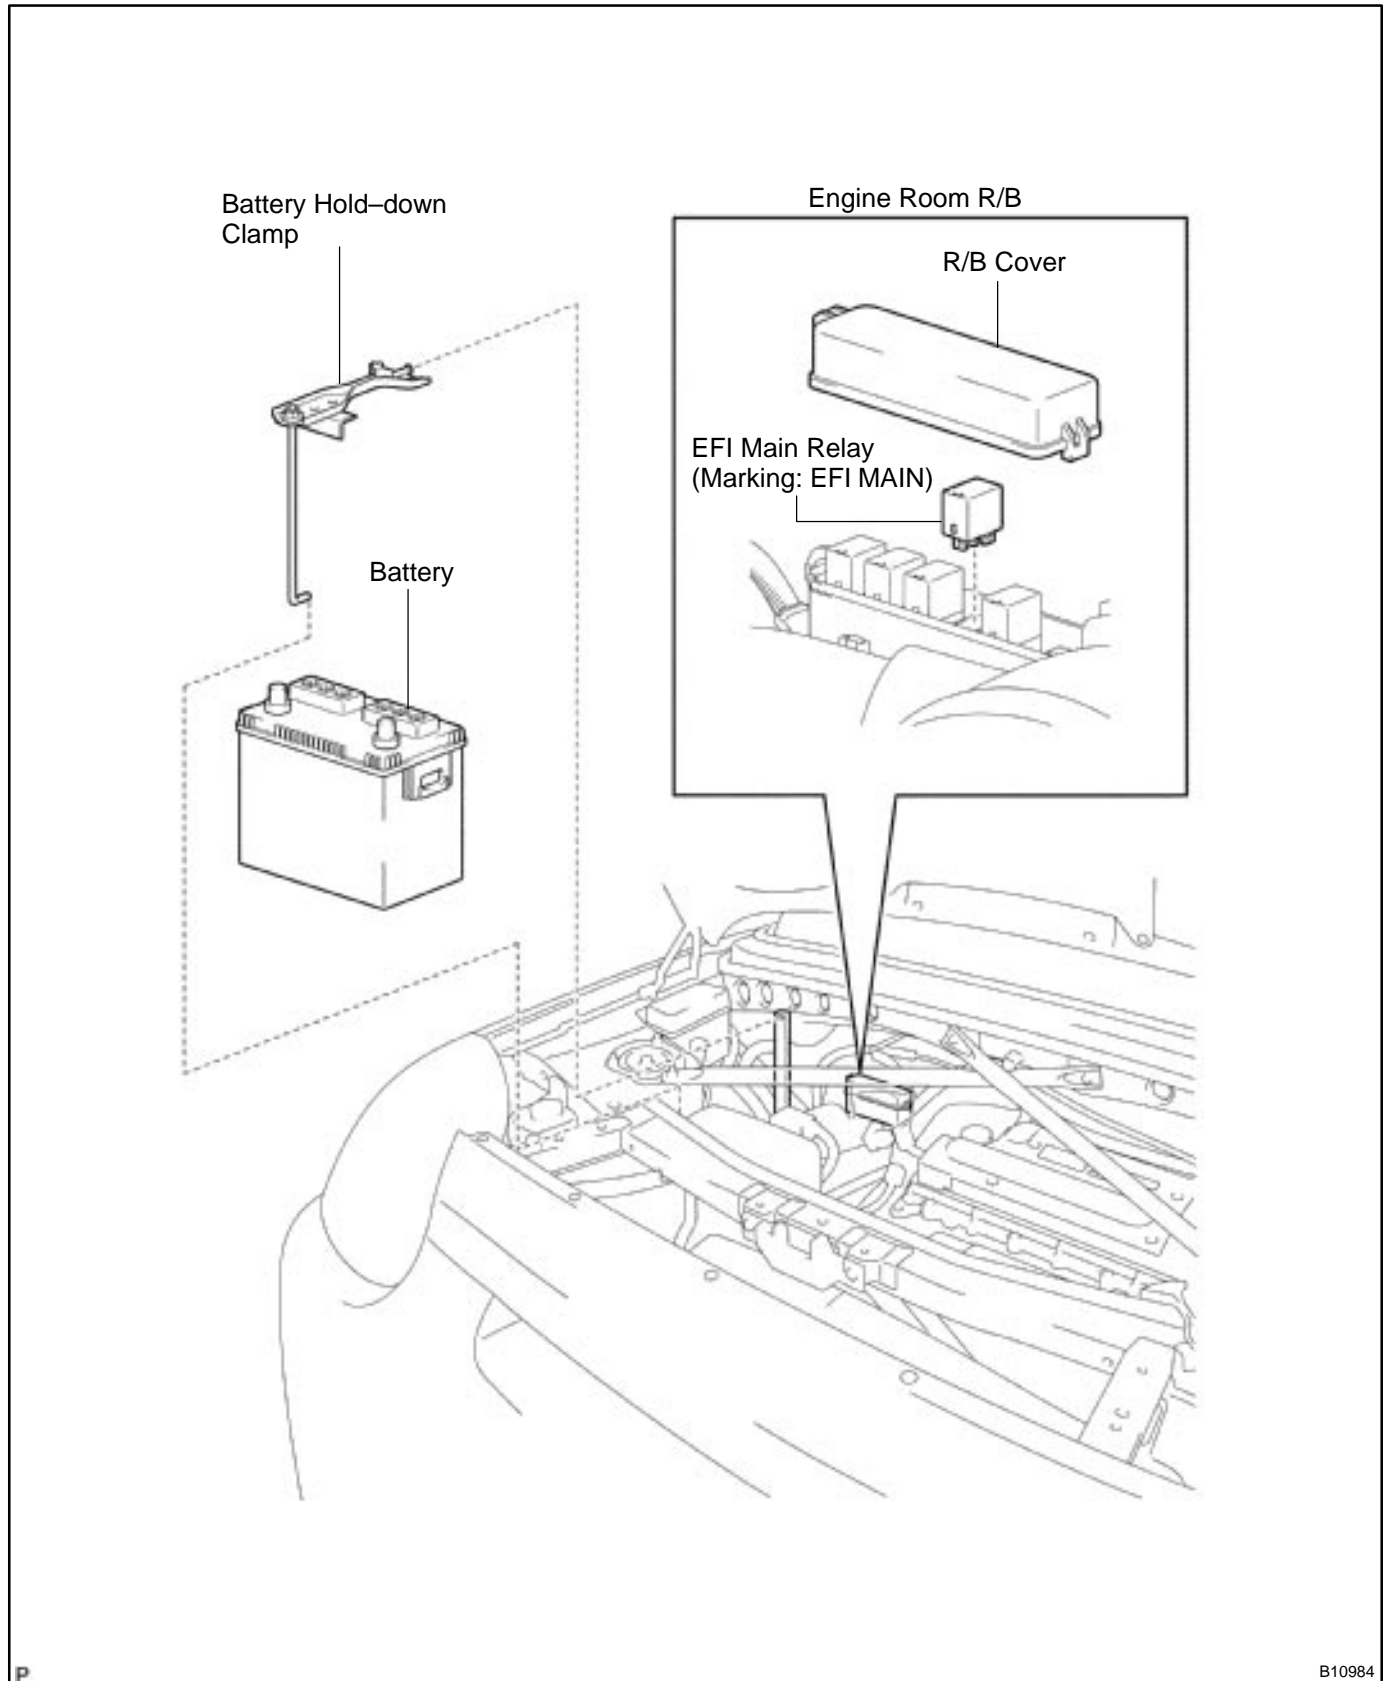

EFI MAIN RELAY COMPONENTS

SF19T-01

P

B10984